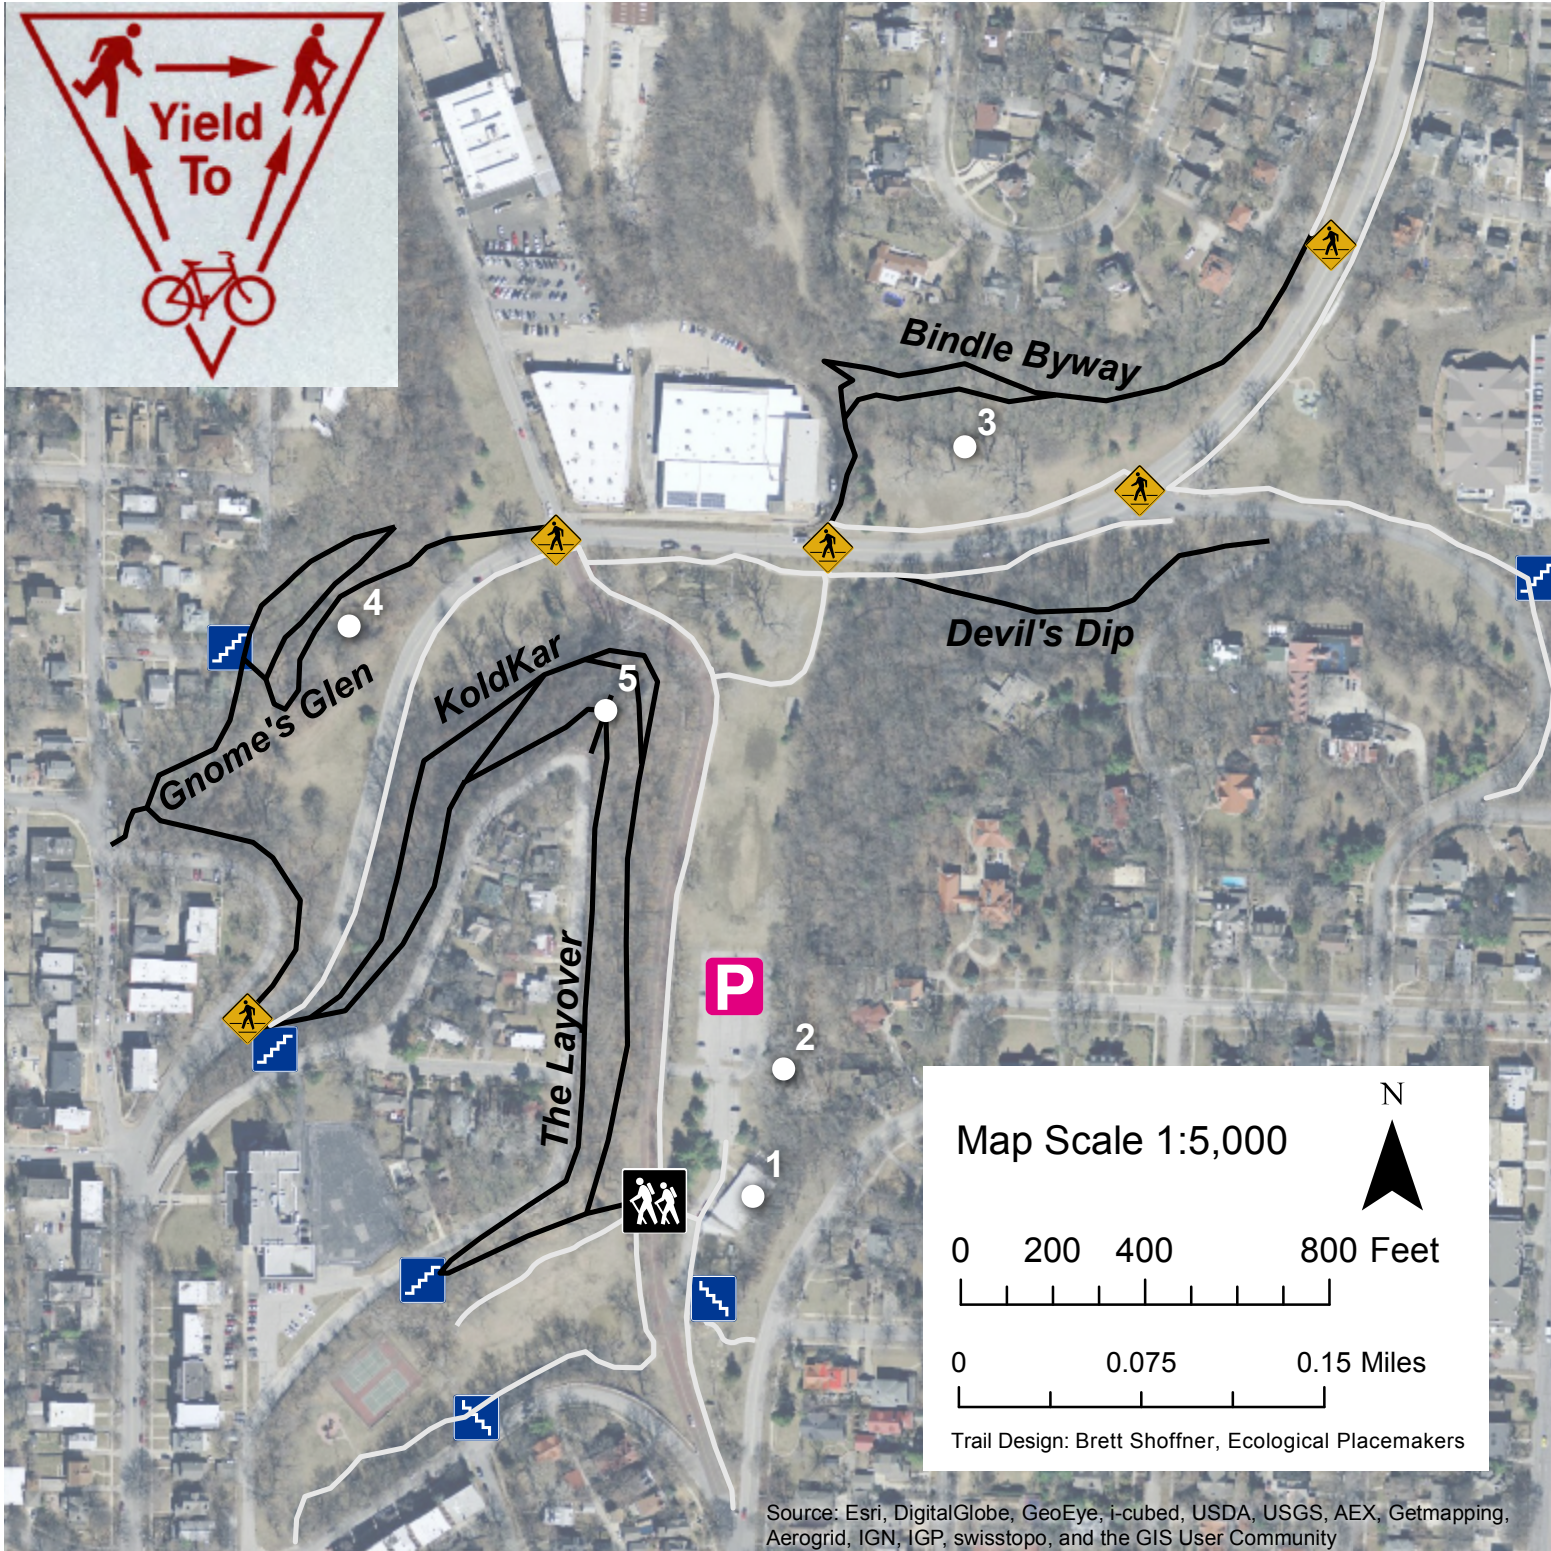

Roanoke Park Trail System

— Roanoke Park Trails

 Trailhead

 Parking Lot

 Road Crossings

 Staircases

— Sidewalks

 Park Points of Interest

- 1 - Community Center
- 2 - Native Species Bioswale
- 3 - Coleman Springs
- 4 - Volker Springs
- 5 - Roanoke Drive Bluff

URBAN TRAIL CO

ROANOKE PARK
CONSERVANCY

Honoring the Past, Planting the Future

Map Scale 1:5,000

0 200 400 800 Feet

0 0.075 0.15 Miles

Trail Design: Brett Shoffner, Ecological Placemakers

Source: Esri, DigitalGlobe, GeoEye, i-cubed, USDA, USGS, AEX, Getmapping, Aerogrid, IGN, IGP, swisstopo, and the GIS User Community