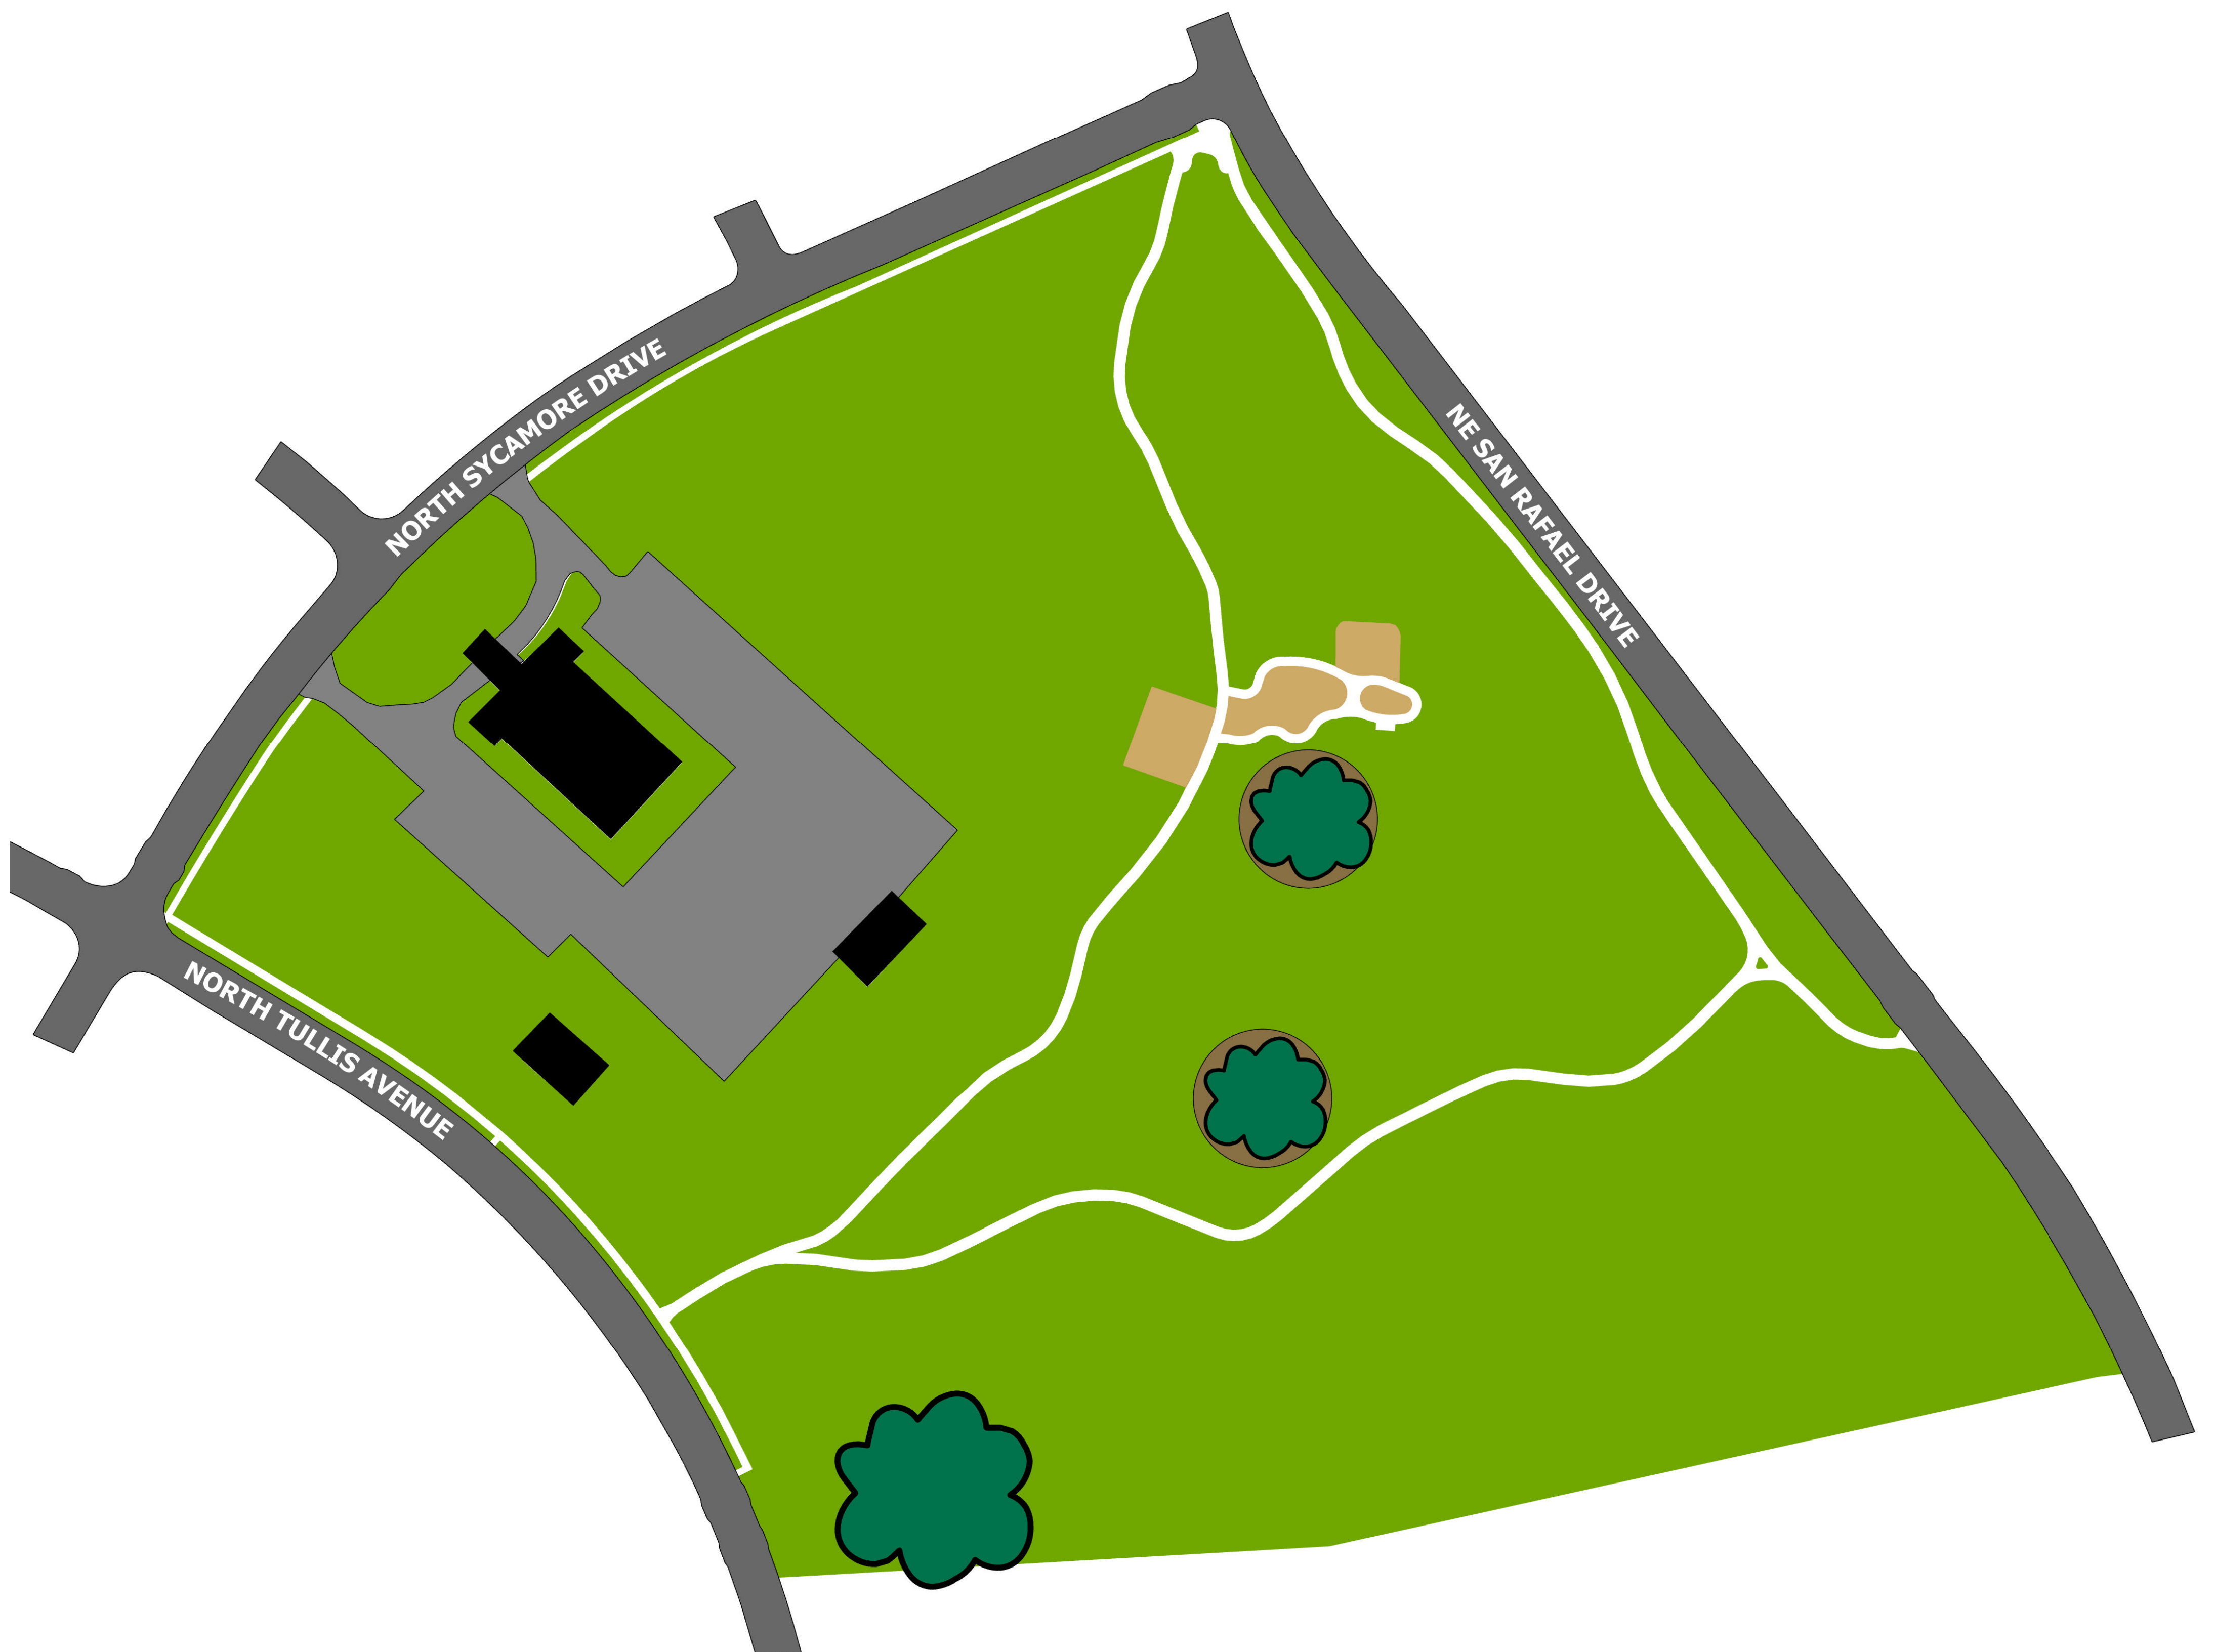

San Rafael Park

Total Length of Trail: .497 Mile

KANSAS CITY
Parks & Recreation