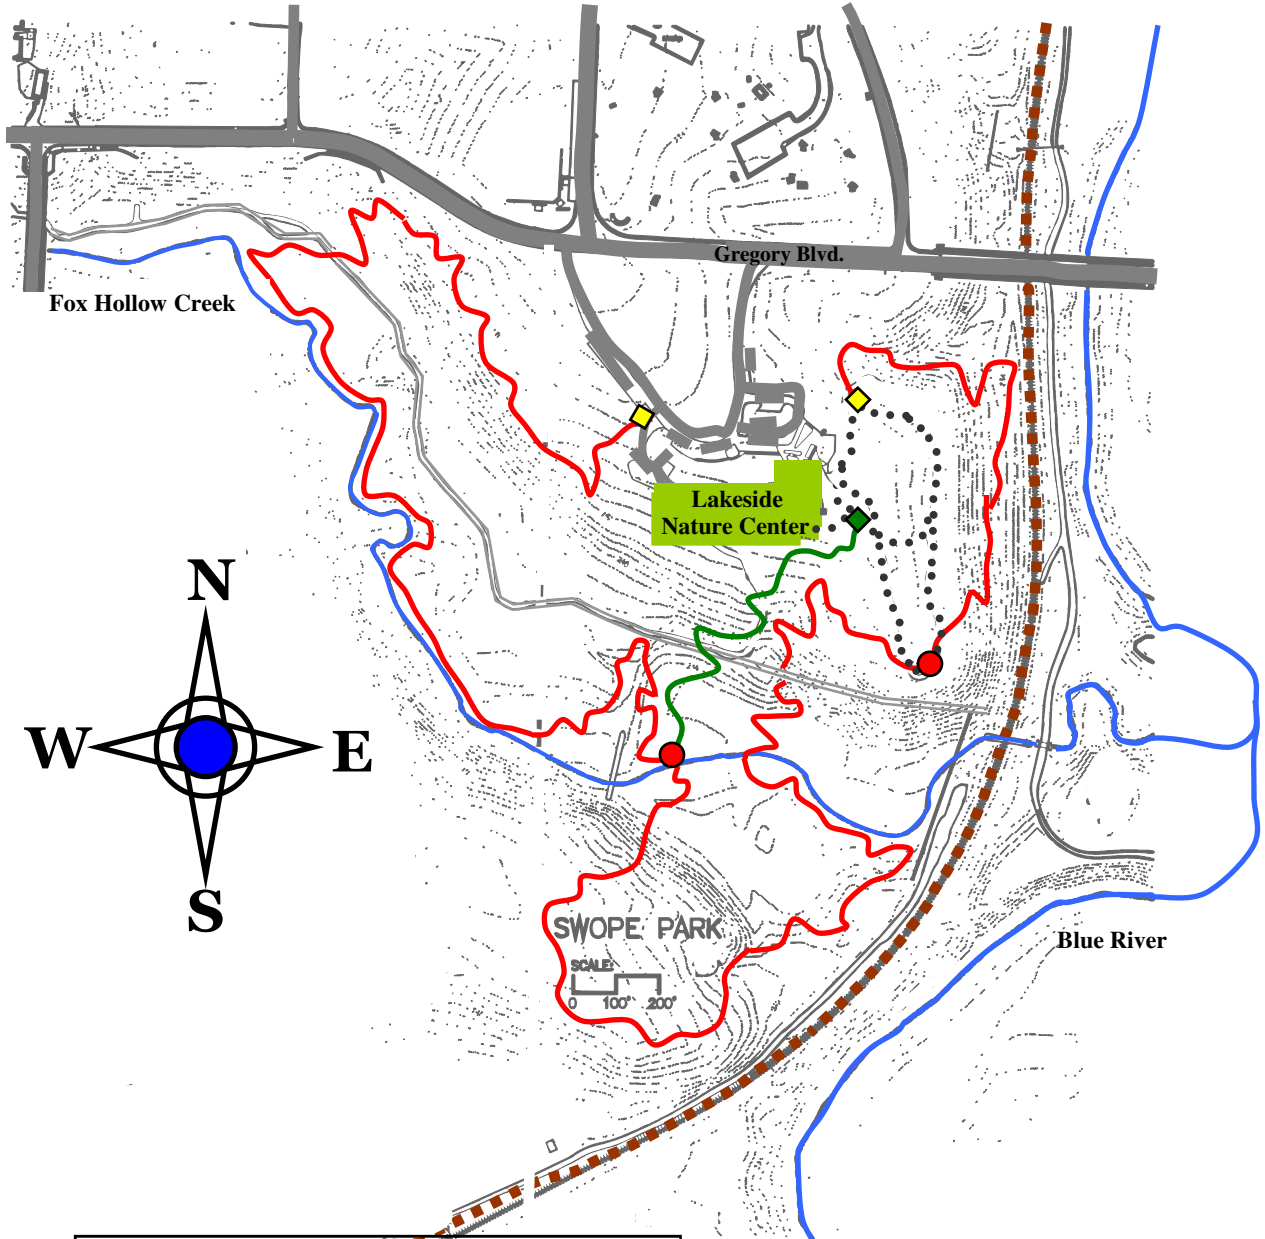

Fox Hollow Nature Trail Map

Legend	
	Fox Hollow Nature Trail (2 miles)
	Early Out Trail (1.2 miles)
	Water
	Limestone Trail (gravel)
	Paved Road
	Railroad Track
	Service Road
	Main Trailhead
	Midpoint Trailhead
	Access to Early Out Trails